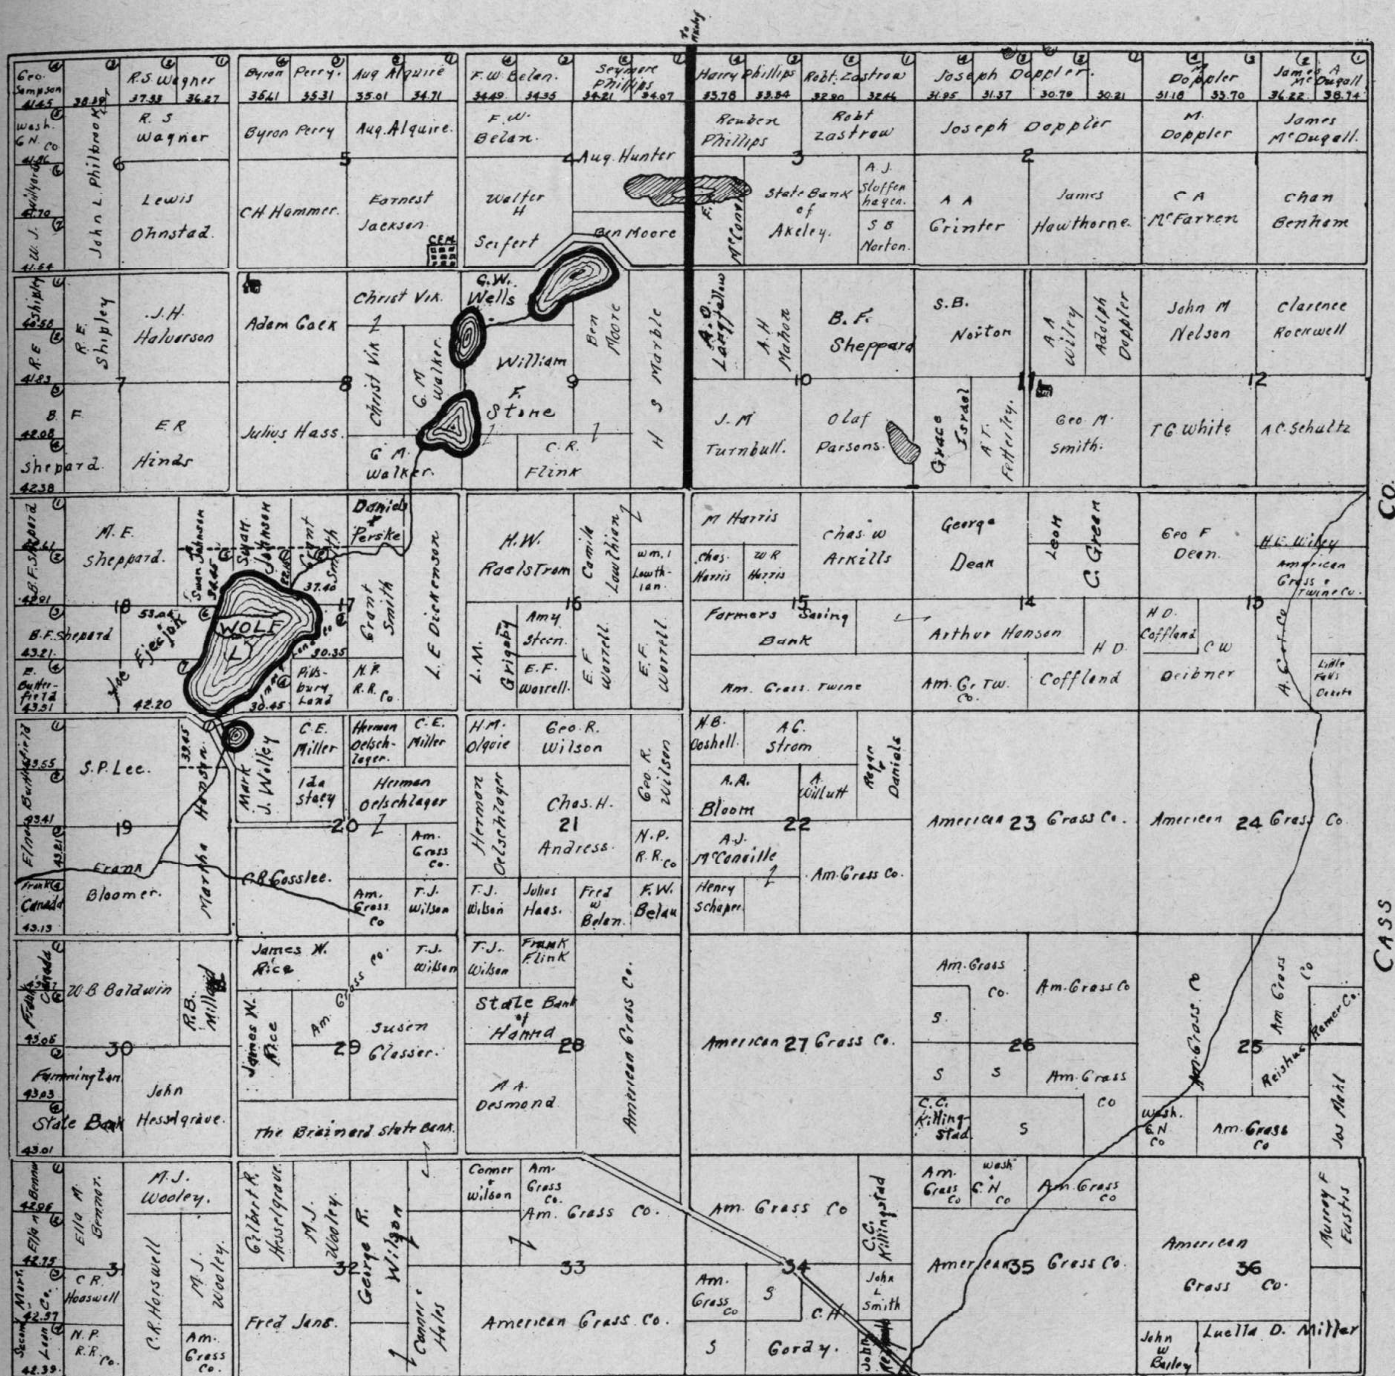

# BADOURA

T. 139 R. 32

Cass

Plat for sale by C.A. Todd Park Rapids Minn

Cass County