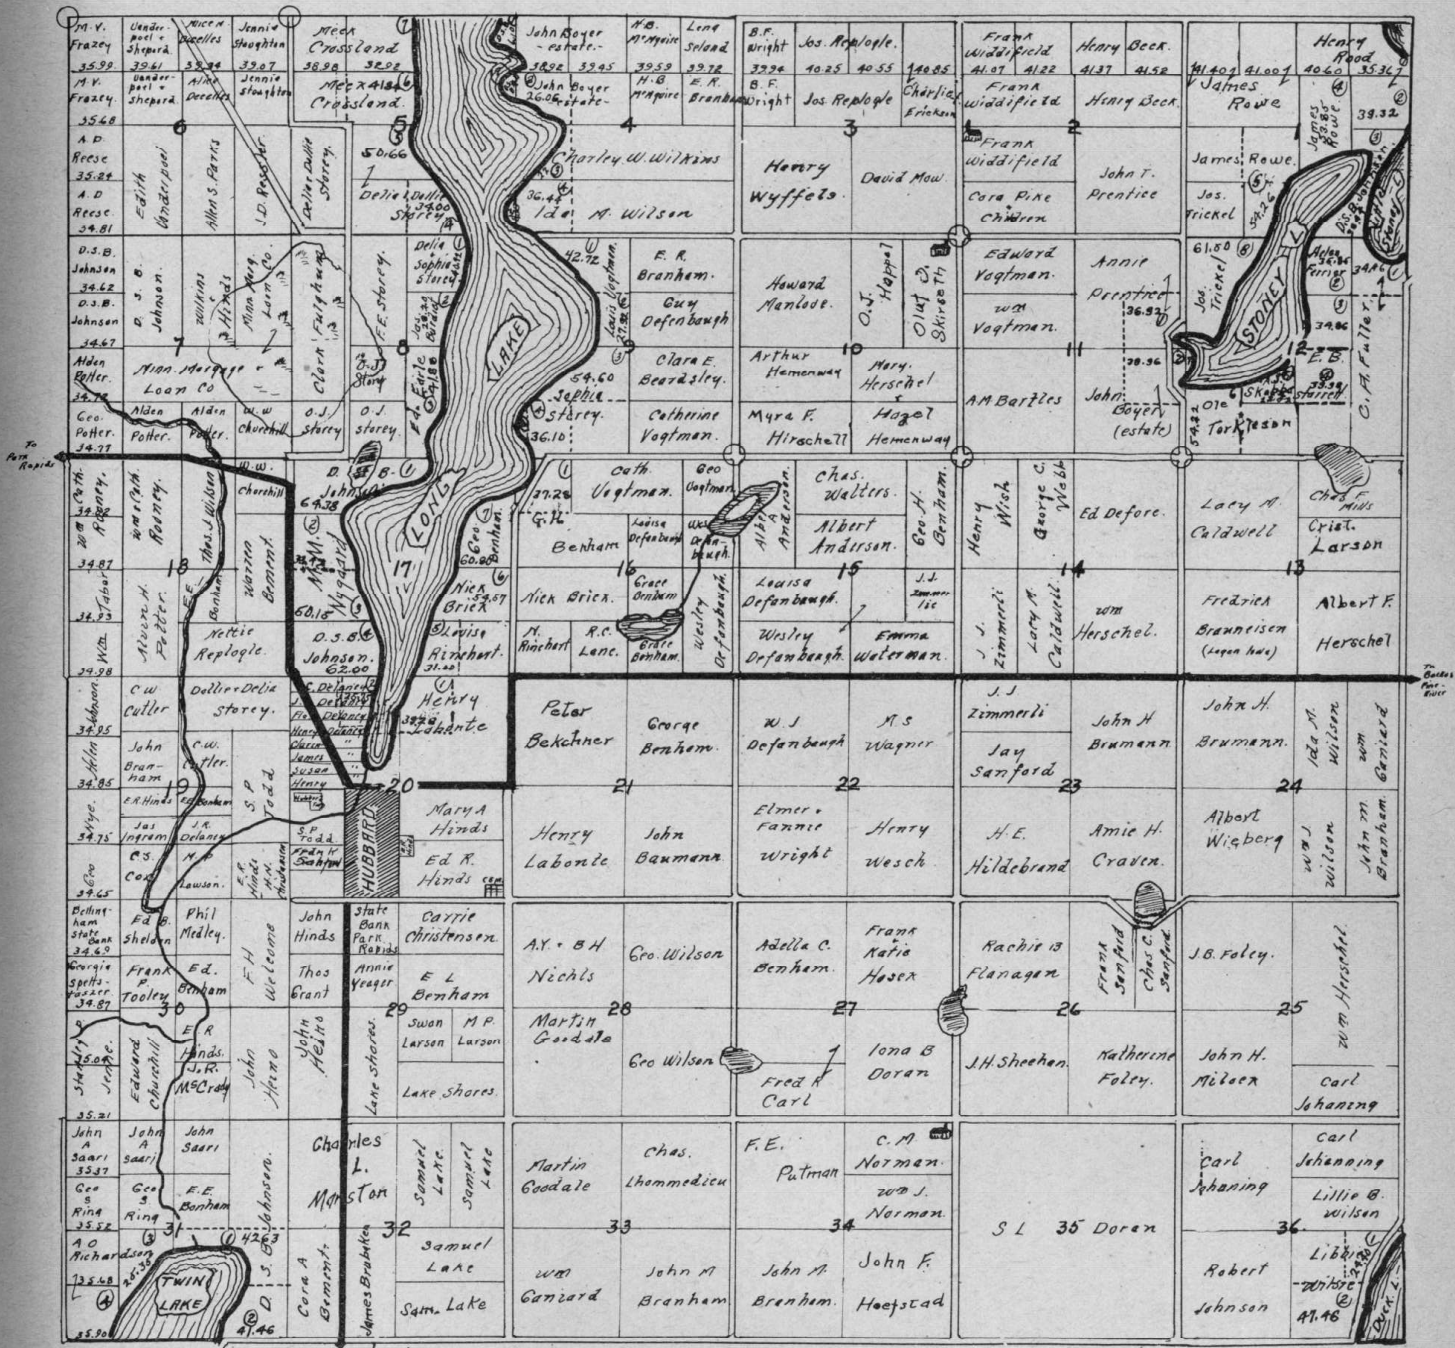

# HUBBARD

T. 139 R. 34

Wadena

Plot for sale by G. A. Todd - Park Rapids Minn

County