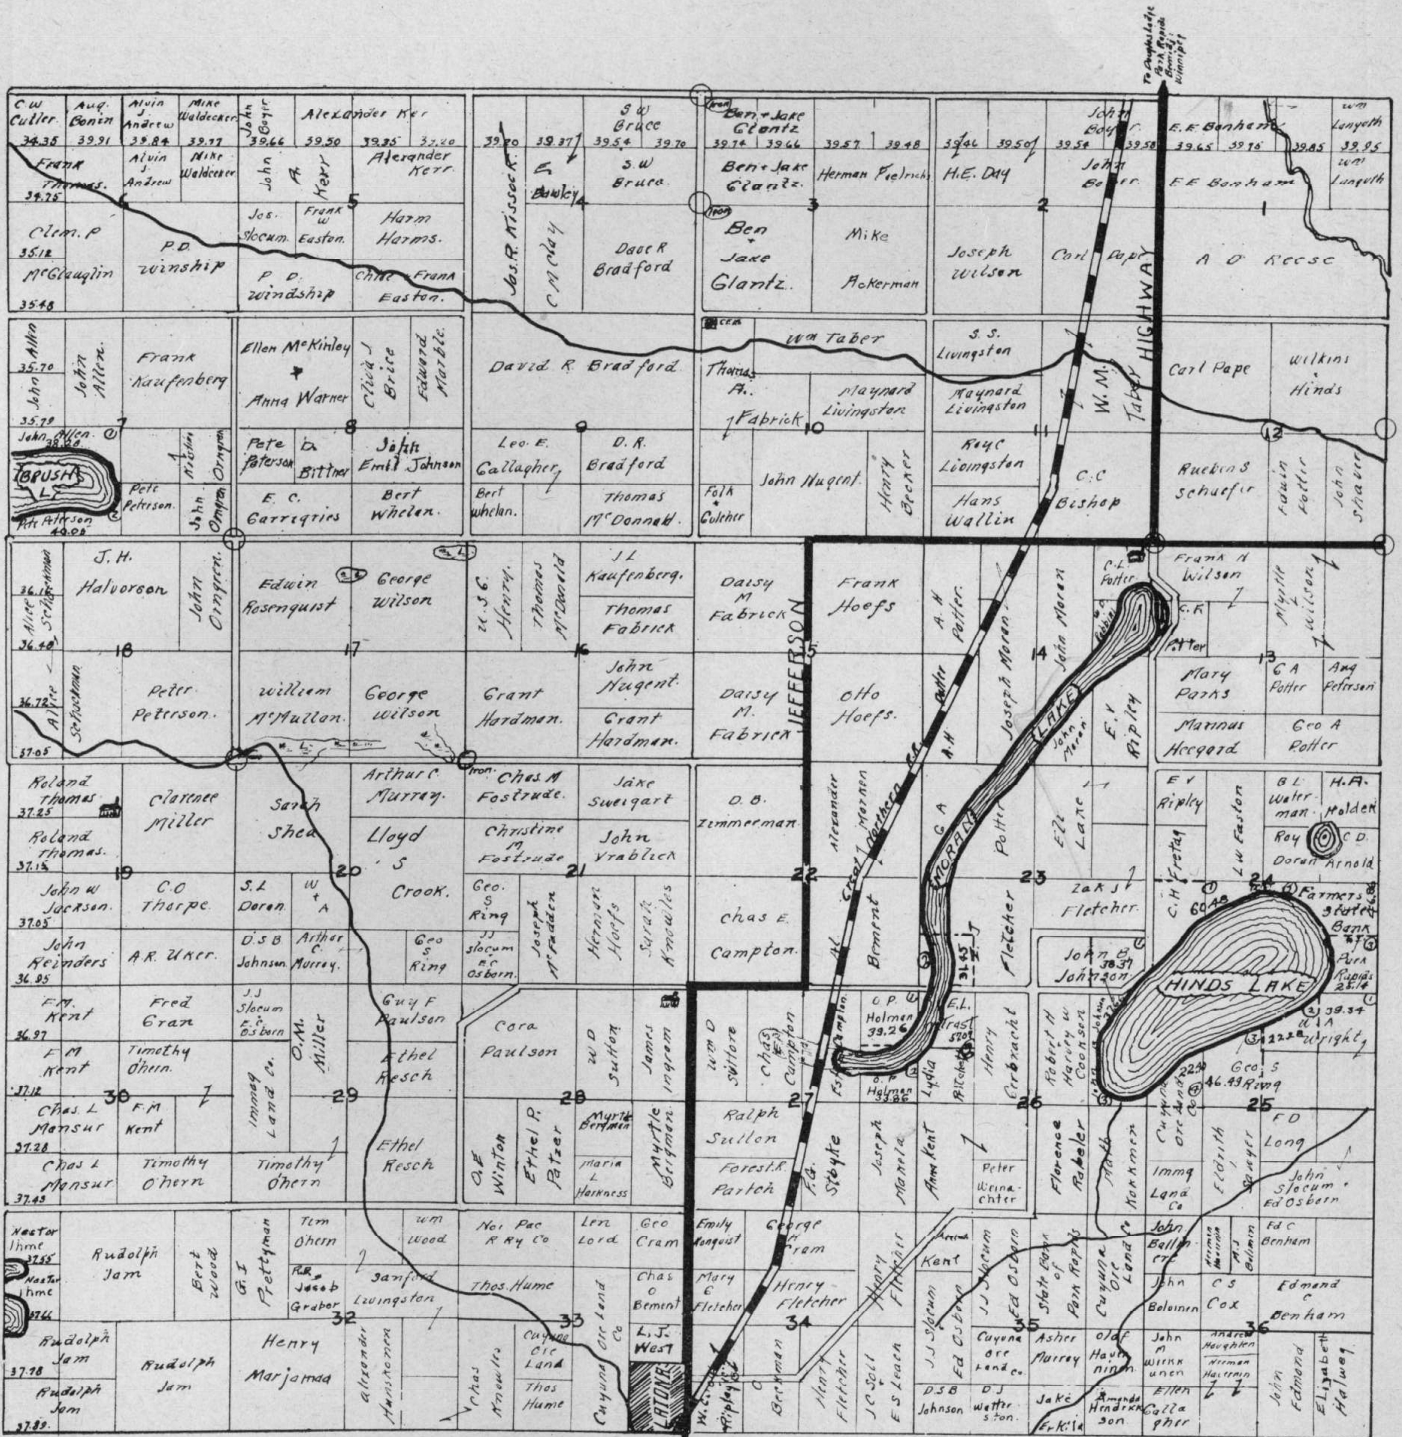

STRAIGHT RIVER

T. 139 R. 35

Map for sale by G.A. Todd Park Rapids Minn

Wadena

County